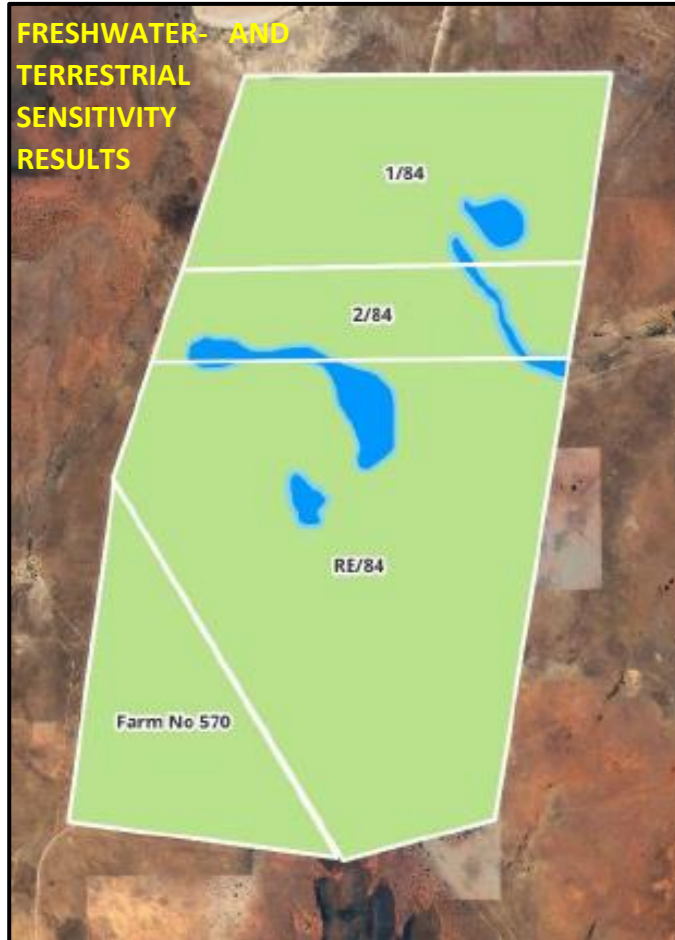

PRELIMINARY SITE PLAN FOR THE K2022641005 (SOUTH AFRICA) (PTY) LTD PROPOSED INVASIVE PROSPECTING AREAS  
OVER FARM NO 570 - NC 30/5/1/1/2/13826 PR

FARM NO 570 = INVASIVE PROSPECTING

SAMPLING PLAN TO BE DETERMINED AND SITE CAMP LOCATION TO BE NEGOTIATED WITH THE LANDOWNER/S.

**REMOTE SENSING RESULTS**