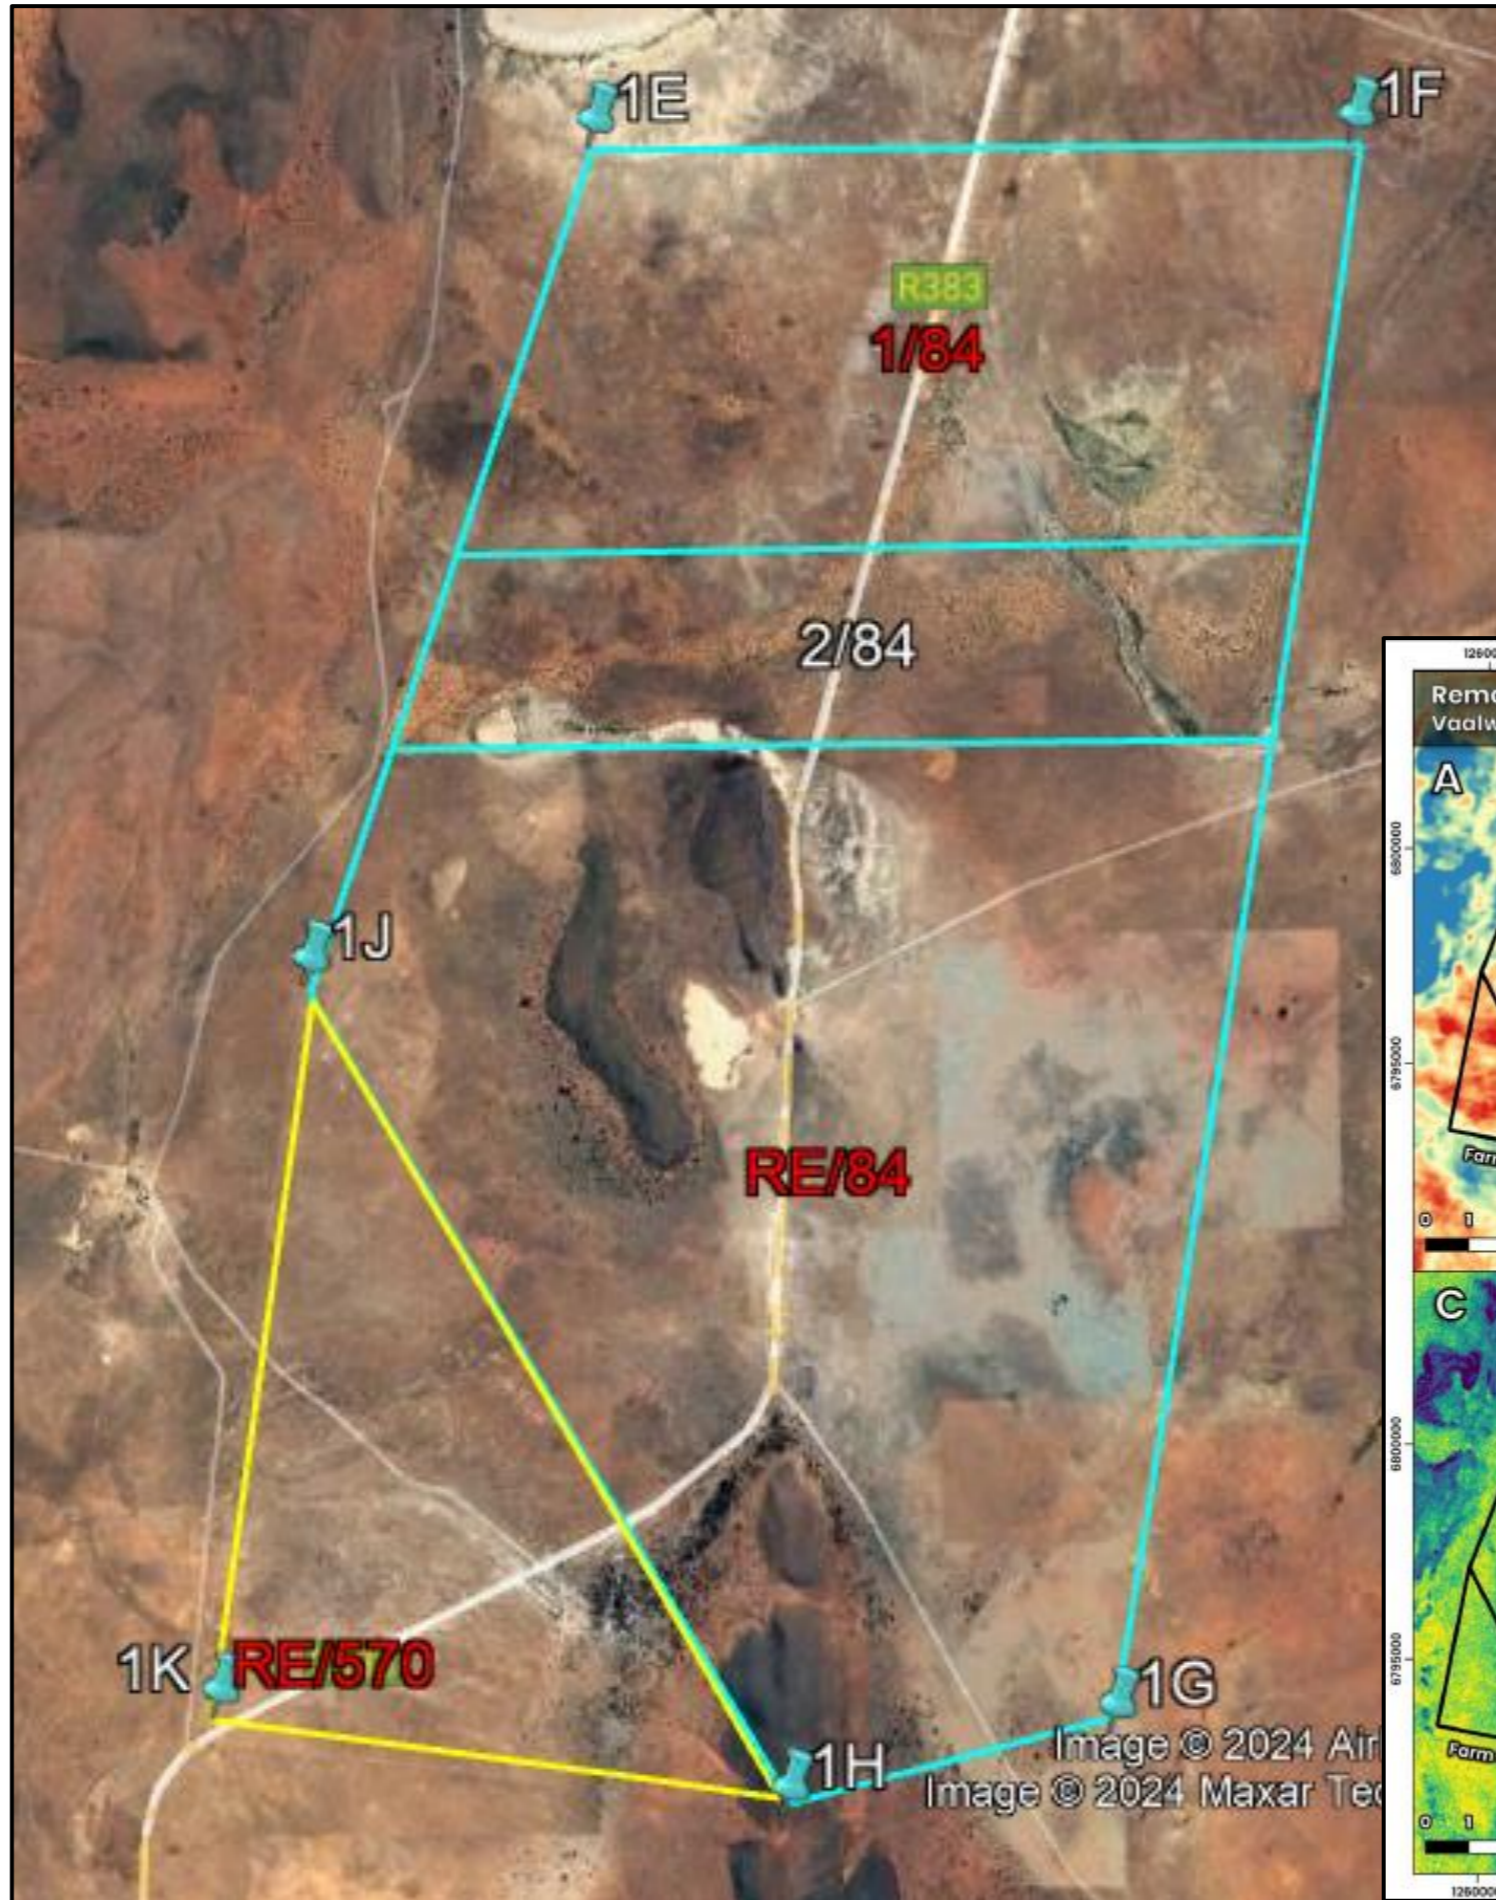

PRELIMINARY SITE PLAN FOR THE K2022641005 (SOUTH AFRICA) (PTY) LTD PROPOSED INVASIVE PROSPECTING AREAS  
OVER FARM NO 570 - NC 30/5/1/1/2/13826 PR

FARM NO 570 = INVASIVE PROSPECTING

SAMPLING PLAN TO BE DETERMINED AND SITE CAMP LOCATION TO BE NEGOTIATED WITH THE LANDOWNER/S.

**REMOTE SENSING RESULTS**